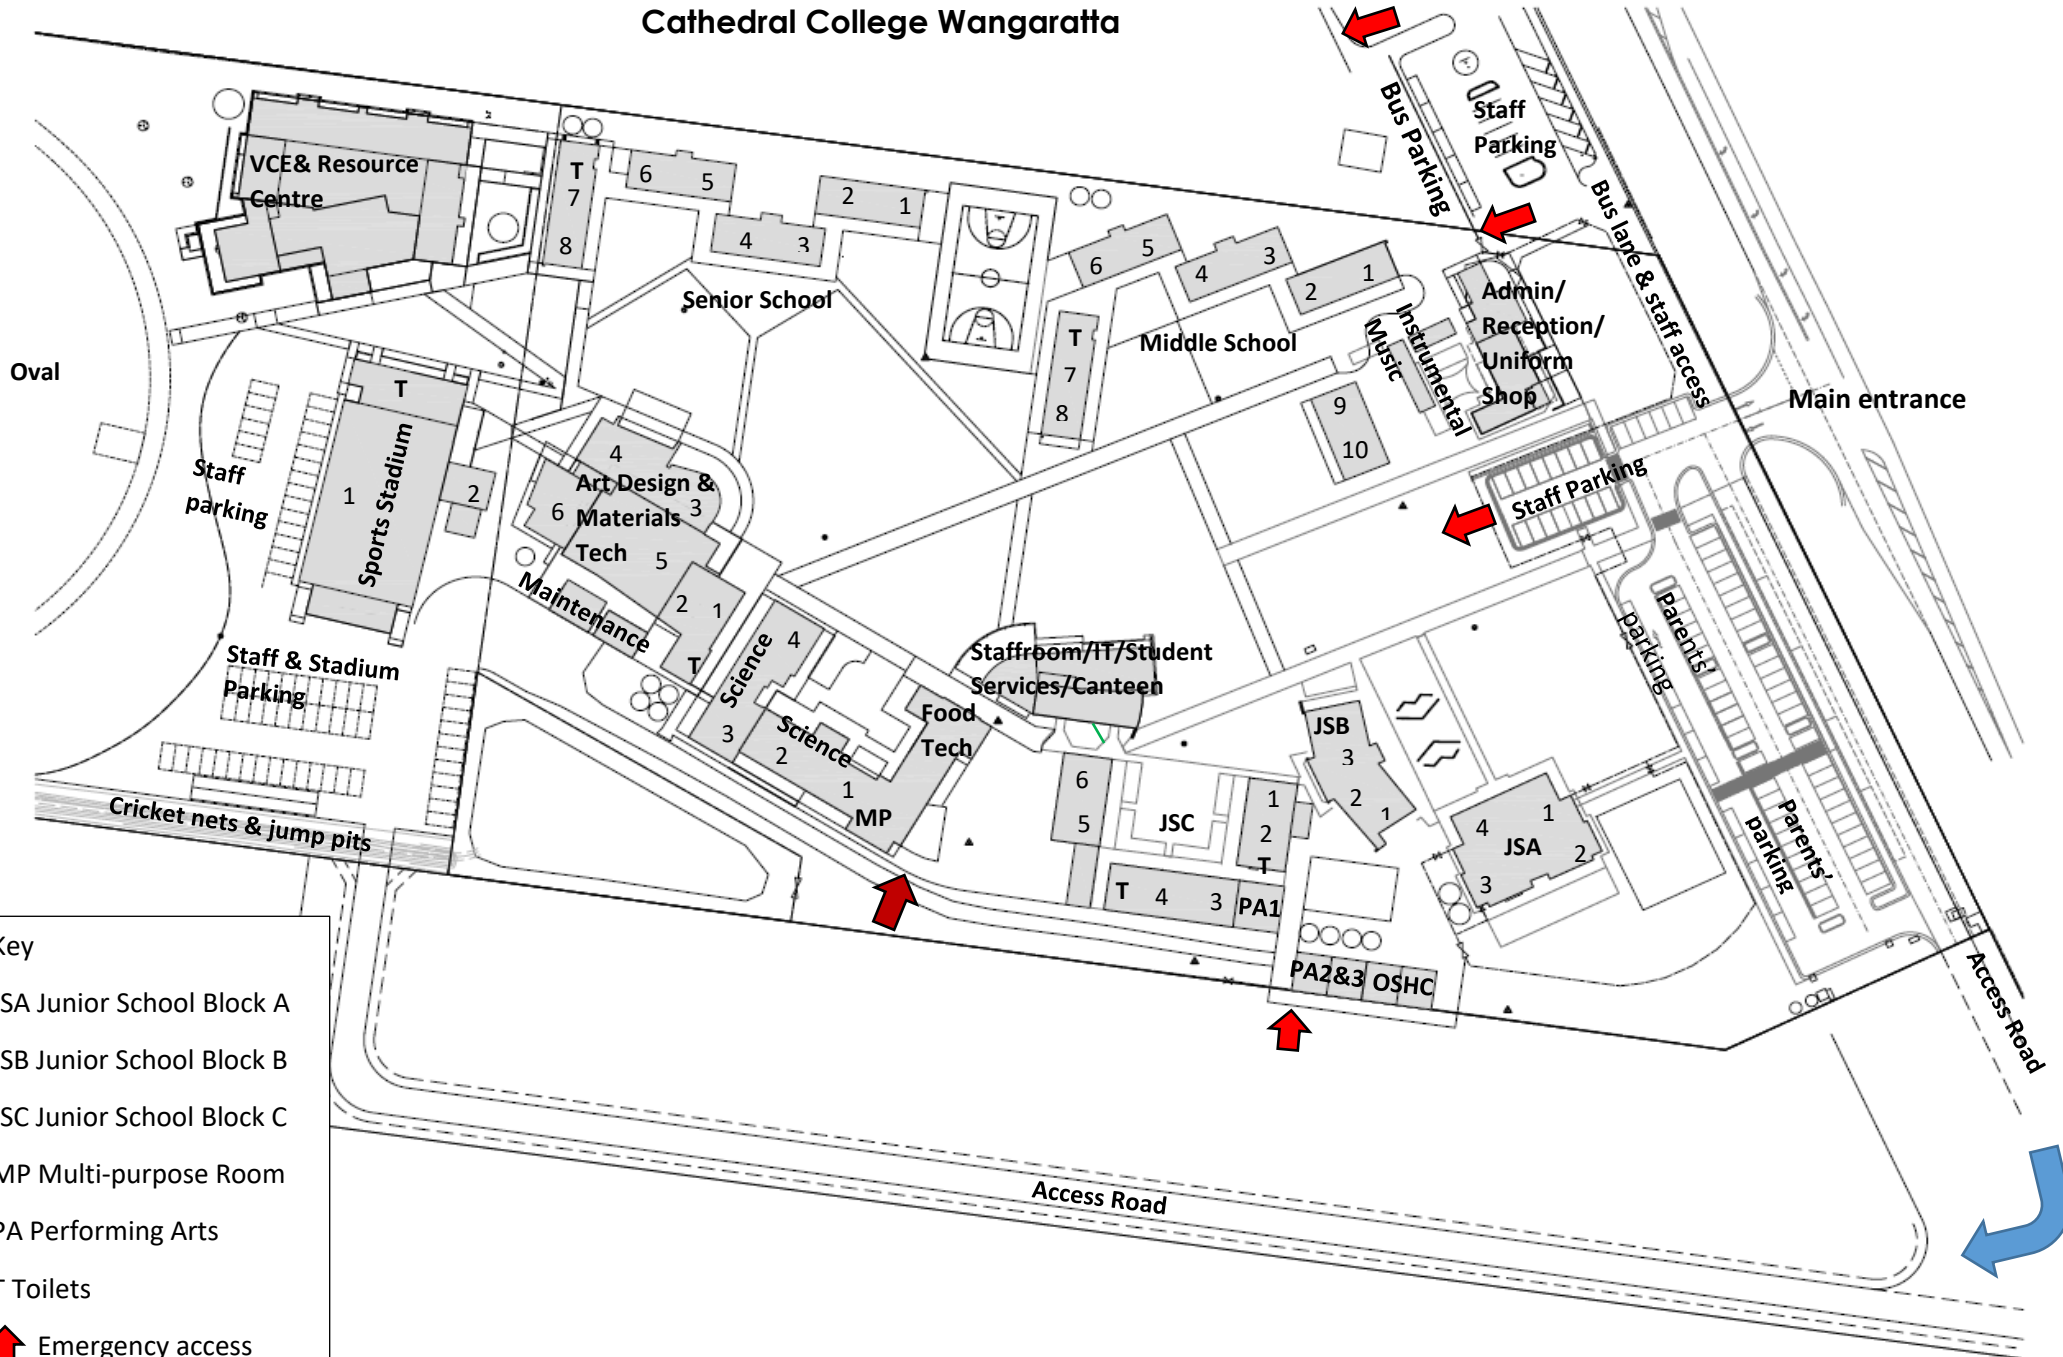

Cathedral College Wangaratta

- Key
- JSA Junior School Block A
 - JSB Junior School Block B
 - JSC Junior School Block C
 - MP Multi-purpose Room
 - PA Performing Arts
 - T Toilets
 -  Emergency access